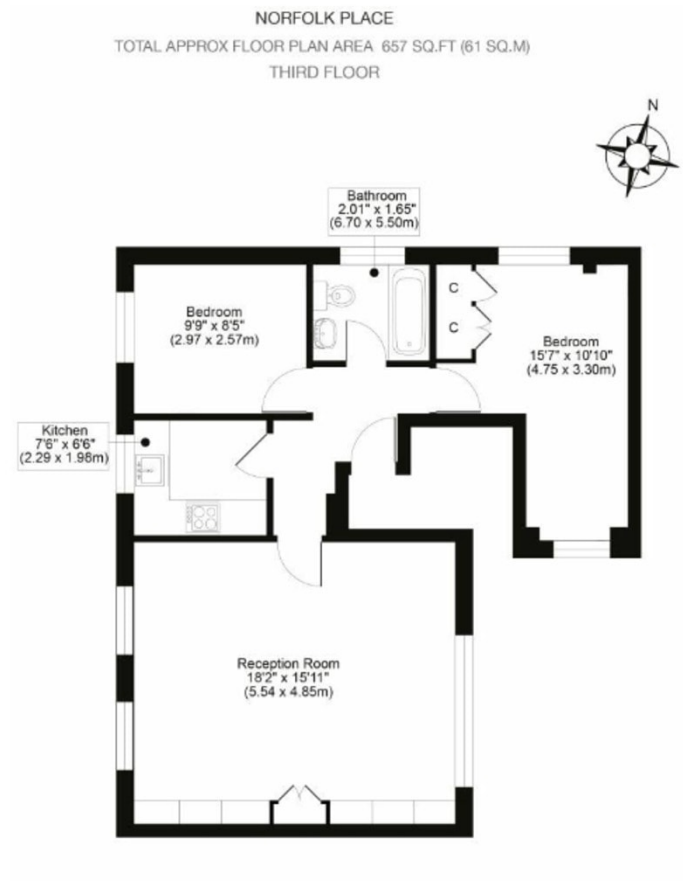

## Norfolk Place

W2 · Paddington · Available 22 May

**£2,652pcm (£612pw)**

£612 holding deposit · £3,060 security deposit

 Furnished

 657 sq ft

 2 beds

 1 bath

 3rd floor

 Air Conditioning

 Ample Storage

 Freezer

 High Ceilings

 Washer

Photos

Floorplan

Map

Norfolk Place

Photos

**Norfolk Place**  
Floorplan

Map